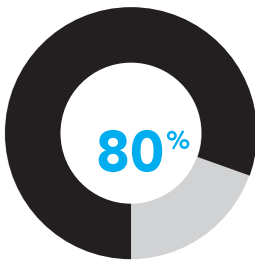

# The Global Reality

According to the National Center for Missing and Exploited Children, approximately 100,000 children are at risk of being sexually exploited annually.

Florida is ranked #3 in the nation for the most reported cases of human trafficking.

2,185 of our children go missing every day. In 2010, 39,000 children went missing in Florida.

27 million people are enslaved worldwide

 = 1 million

80% of the victims are women and children

Average age of child exploitation is 12-14 years old